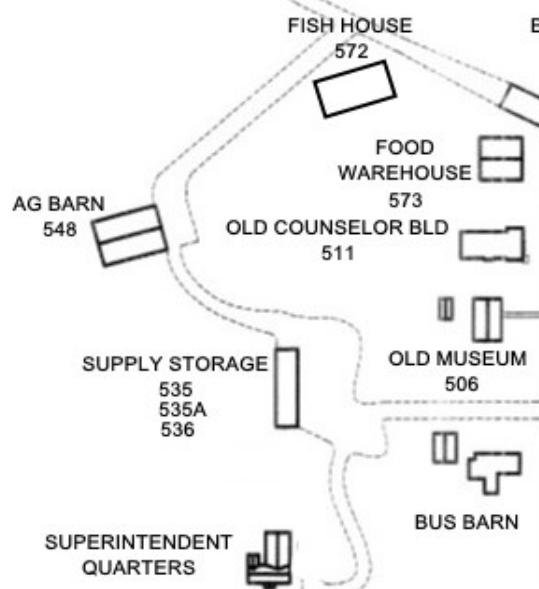

ROAD

BALL FIELD

ENTRY DRIVE